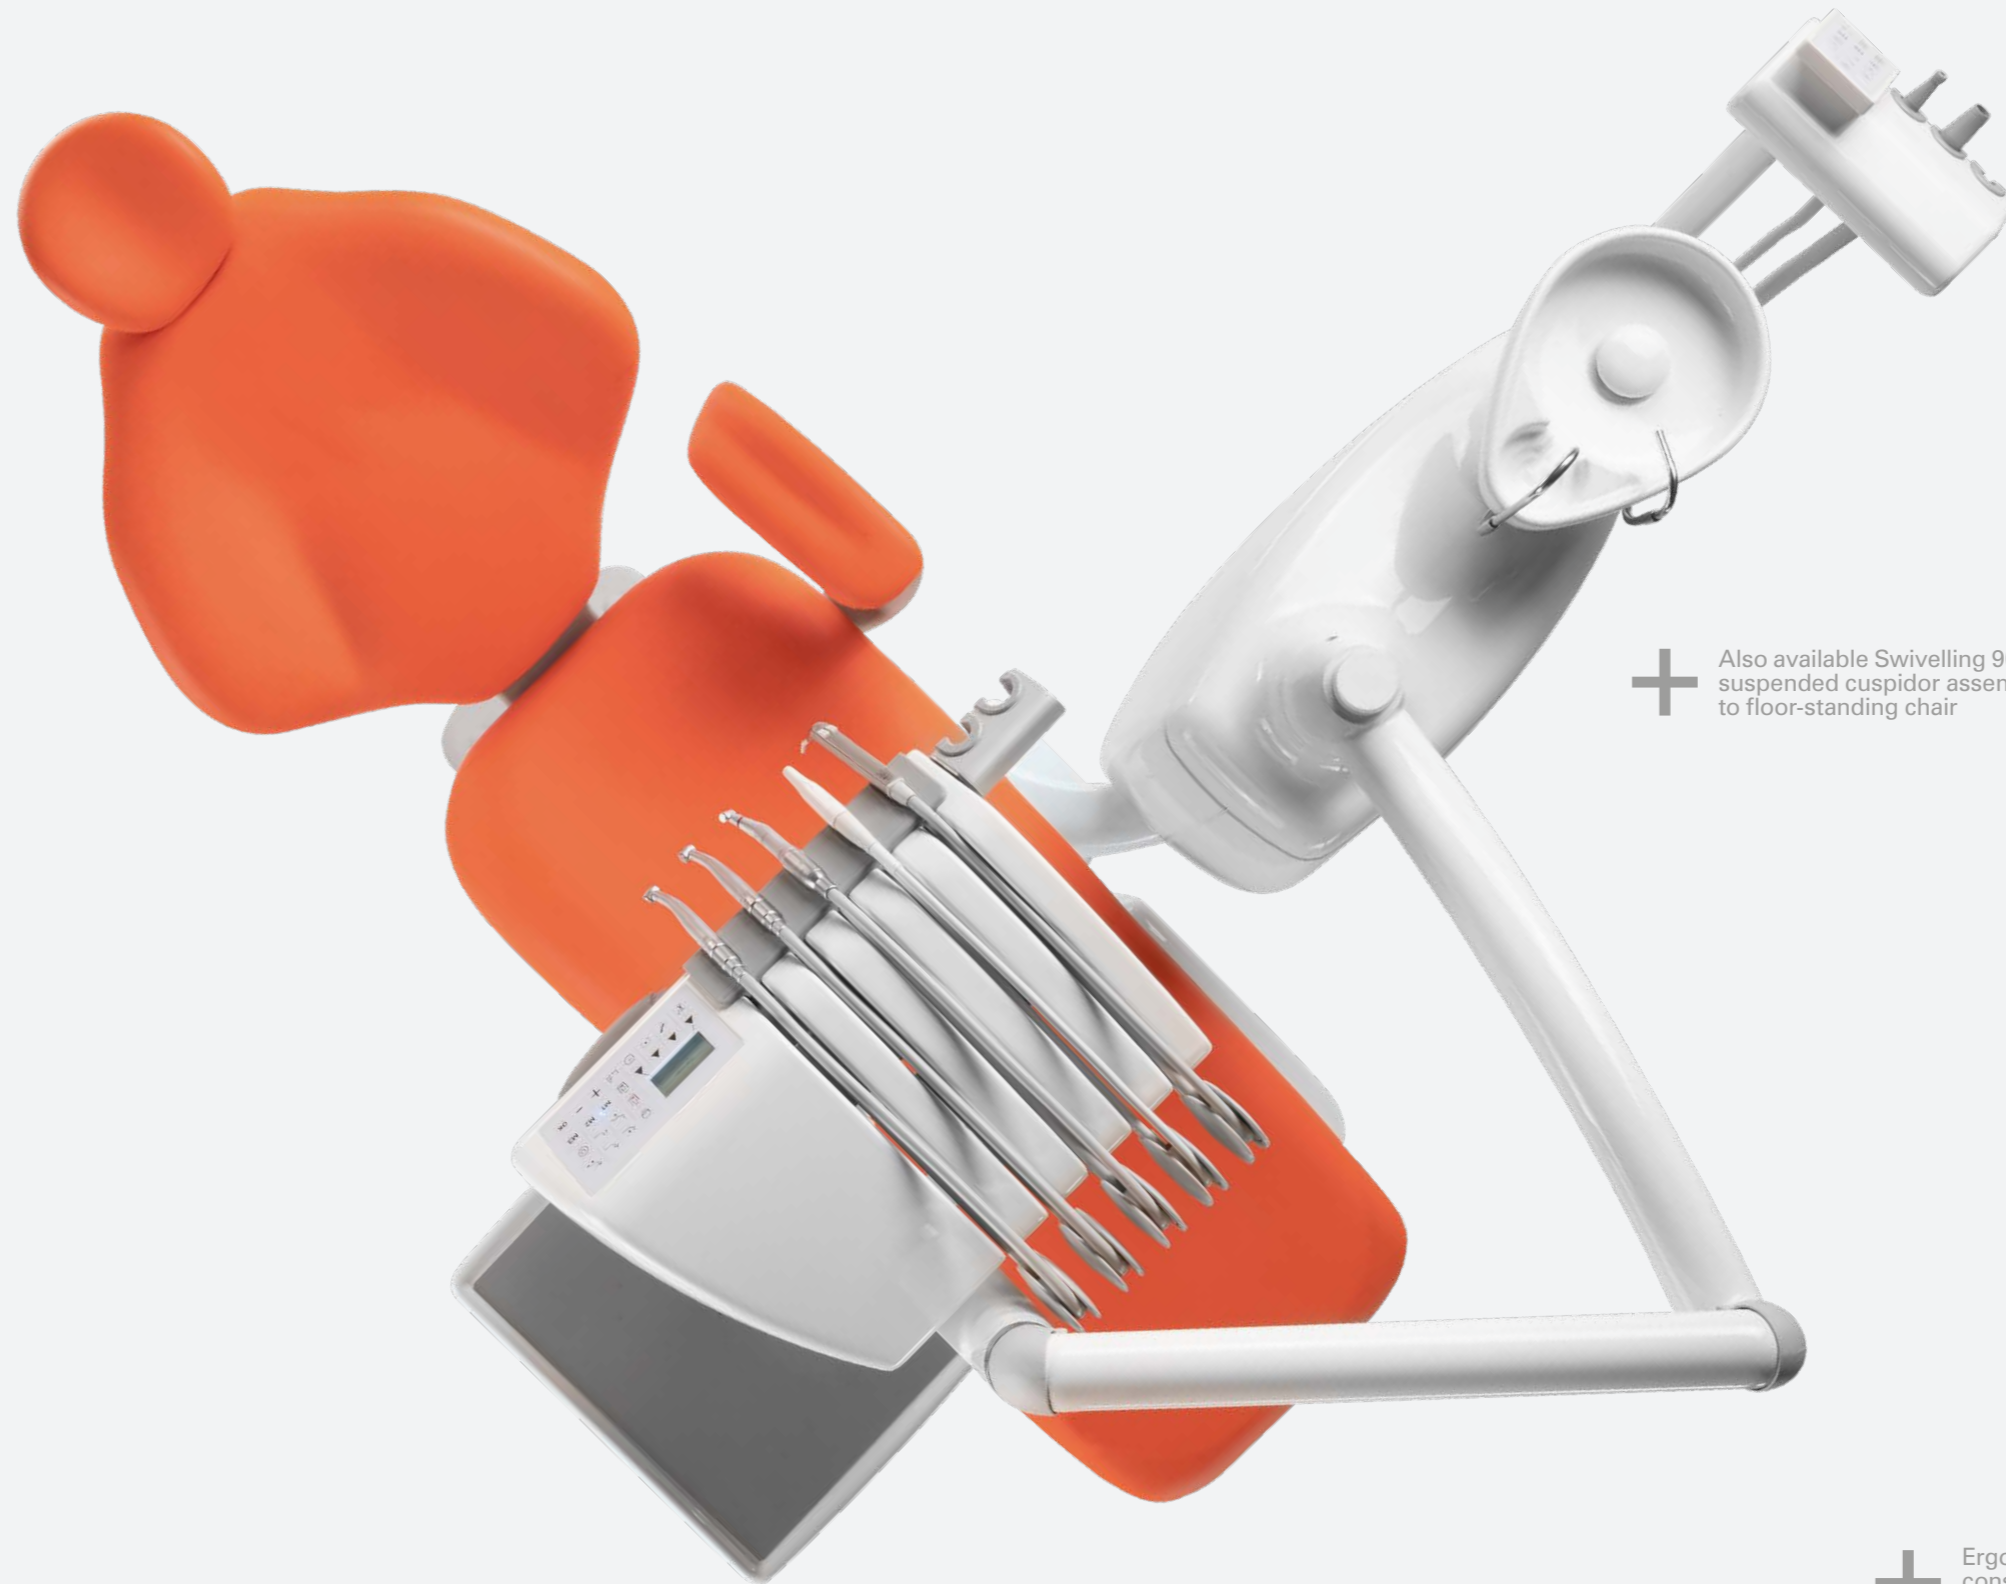

OMS
YOUR DENTAL UNITNESS

Carving

Ongoing Evolution. Carving new design has also an optional control panel touch. The core of this extremely stylish dental unit is the perfect balance between swivelling, suspended cuspidor with removable ceramic bowl and stainless-steel tap pipes and a robust floor-standing aluminium-cast MOON chair. This distinctive compact design has the highest functionality, with its 5-housing instrument doctor console equipped with S.P.R.I.D.O. technology and its assistant console with 2 suction tubes plus one free housing on pantograph arm (up-down balanced arm). Upon request, assistant console can be provided with 2 suction tubes plus two free housings with wide tray on top. Leading-edge water systems treatment or amalgama separator are also available.

+ S.P.R.I.D.O. technology with reduced height overall dimensions and long hose extension

+ Also available Swivelling 90° and suspended cuspidor assembled to floor-standing chair

+ Ceramic bowl swivelling towards sitting patient. It can be easily removed for hygienic cleansing

+ Ergonomic doctor console with intuitive control, also available in touch version with integrated display

+ Ergonomic assistant console with keyboard also available in touch version

-  Swivelling and suspended cuspidor assembled to floor-standing chair
-  All-Around doctor console with S.P.R.I.D.O. technology
-  Moon chair
-  Stylish and compact dental unit